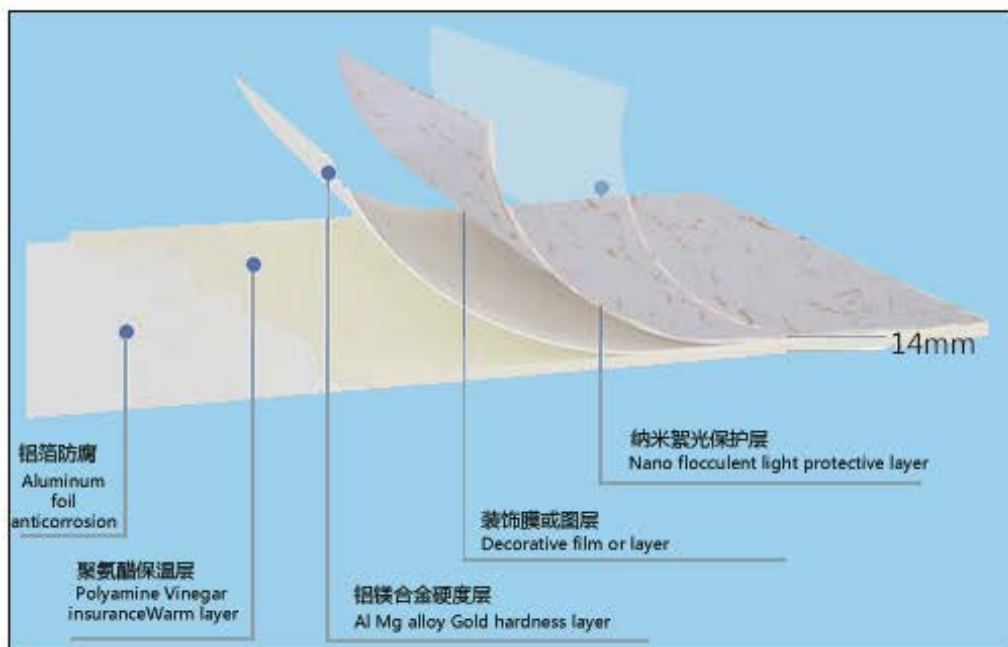

内墙金属雕花板

产品介绍:

迪拜尔金属内墙保温板主要由表面为纳米抗污技术处理的彩涂钢板，中间层为特殊防火处理硬质发泡聚氨酯，底层为铝箔防腐层这三个部分组成，防火等级最高为B1级。内墙板规格为：厚度14mm，宽度435mm,长度为可定制。

产品特点:

保温隔热、隔音、防火、超强硬度、防水防潮、绿色环保、安装便利、不易变形。

产品介绍:

活动房、岗亭、现代别墅、高层建筑、轻钢车间、室内装修

Interior wall sandwich panel

Product introduction:

Dibaier metal interior wall insulation board is mainly composed of color-coated steel plate with nano antifouling technology on the surface, the middle layer is special fire-resistant rigid foam polyurethane, and the bottom layer is aluminum foil anti-corrosion layer. The specifications of the inner wall panel are: thickness 14mm, width 435mm, and length can be customized.

Features:

Thermal insulation, sound insulation, fire prevention, super hardness, waterproof and moisture-proof, green environmental protection, convenient installation, and not easy deformation.

Applications:

Renovation of mobile homes, sentry boxes, modern villas, high-rise buildings, light steel workshops, and interior renovation